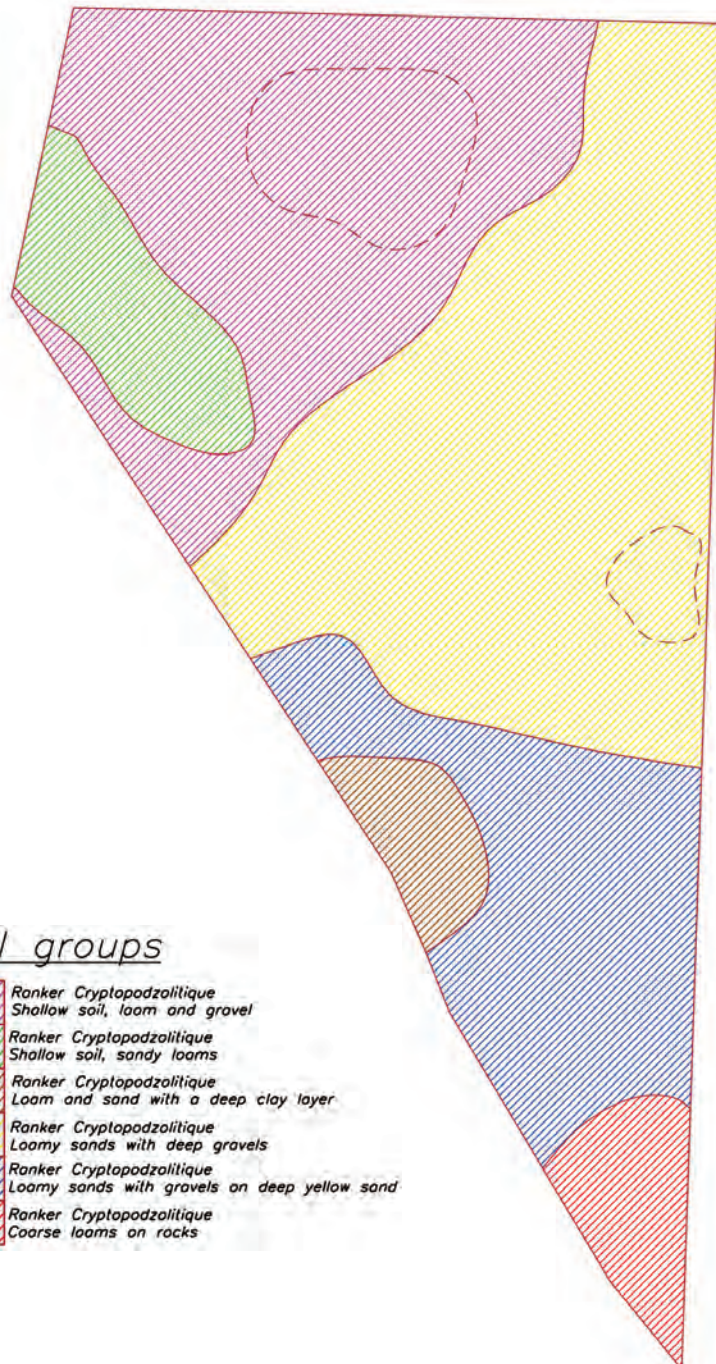

CULMINA
FAMILY ESTATE WINERY

ARISE BENCH SOIL PITS

CULMINA
FAMILY ESTATE WINERY

ARISE BENCH WATER HOLDING CAPACITY

CULMINA
FAMILY ESTATE WINERY

ARISE BENCH SOIL GROUPINGS

CULMINA FAMILY ESTATE WINERY

PO Box 1829 | 4790 WILD ROSE STREET. OLIVER, BC. V0H 1T0

T: 250-498-0789 WWW.CULMINA.CA

CULMINA
FAMILY ESTATE WINERY

ARISE BENCH HUGLIN INDEX

CULMINA
FAMILY ESTATE WINERY

ARISE BENCH SOIL GROUPINGS WITH MICRO-BLOCK PLANTING DETAILS

CULMINA FAMILY ESTATE WINERY

PO Box 1829 | 4790 WILD ROSE STREET. OLIVER, BC. V0H 1T0
T: 250-498-0789 WWW.CULMINA.CA