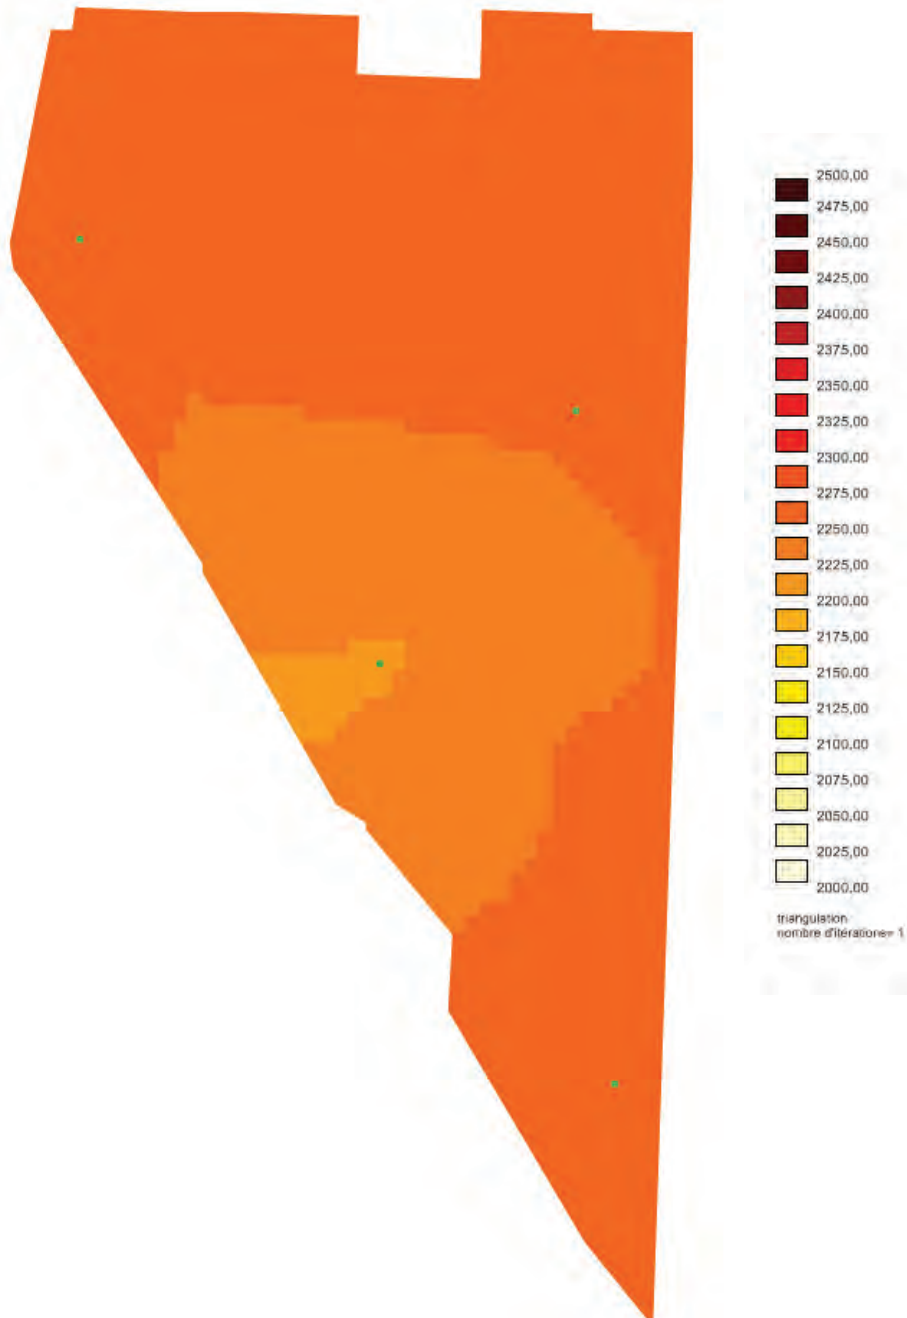

CULMINA
FAMILY ESTATE WINERY

ARISE BENCH SOIL PITS

CULMINA
FAMILY ESTATE WINERY

ARISE BENCH WATER HOLDING CAPACITY

CULMINA
FAMILY ESTATE WINERY

ARISE BENCH SOIL GROUPINGS

CULMINA FAMILY ESTATE WINERY

PO Box 1829 | 4790 WILD ROSE STREET. OLIVER, BC. V0H 1T0

T: 250-498-0789 WWW.CULMINA.CA

CULMINA
FAMILY ESTATE WINERY

ARISE BENCH HUGLIN INDEX

CULMINA
FAMILY ESTATE WINERY

ARISE BENCH SOIL GROUPINGS WITH MICRO-BLOCK PLANTING DETAILS

CULMINA FAMILY ESTATE WINERY

PO Box 1829 | 4790 WILD ROSE STREET. OLIVER, BC. V0H 1T0
T: 250-498-0789 WWW.CULMINA.CA