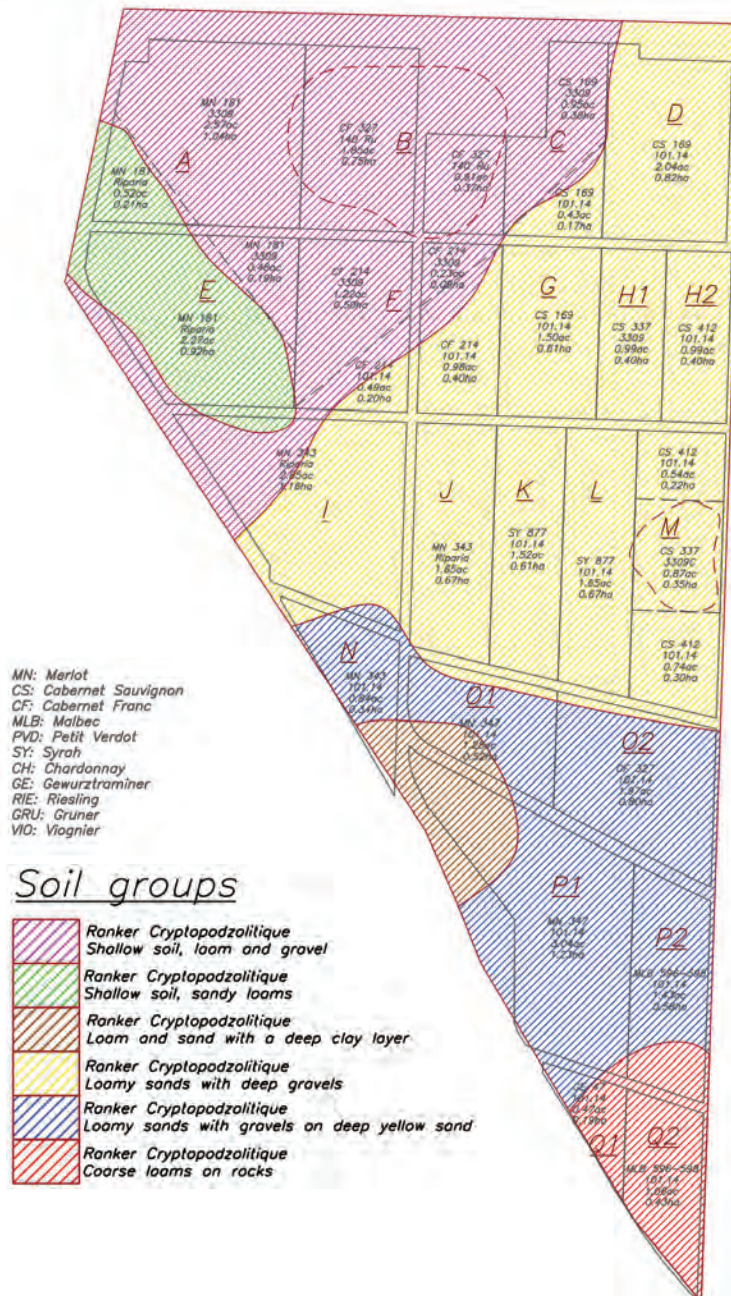

CULMINA
FAMILY ESTATE WINERY

ARISE BENCH SOIL PITS

CULMINA
FAMILY ESTATE WINERY

ARISE BENCH WATER HOLDING CAPACITY

CULMINA
FAMILY ESTATE WINERY

ARISE BENCH SOIL GROUPINGS

CULMINA FAMILY ESTATE WINERY

PO Box 1829 | 4790 WILD ROSE STREET. OLIVER, BC. V0H 1T0

T: 250-498-0789 WWW.CULMINA.CA

CULMINA
FAMILY ESTATE WINERY

ARISE BENCH HUGLIN INDEX

CULMINA
FAMILY ESTATE WINERY

ARISE BENCH SOIL GROUPINGS WITH MICRO-BLOCK PLANTING DETAILS

CULMINA FAMILY ESTATE WINERY

PO Box 1829 | 4790 WILD ROSE STREET. OLIVER, BC. V0H 1T0
T: 250-498-0789 WWW.CULMINA.CA