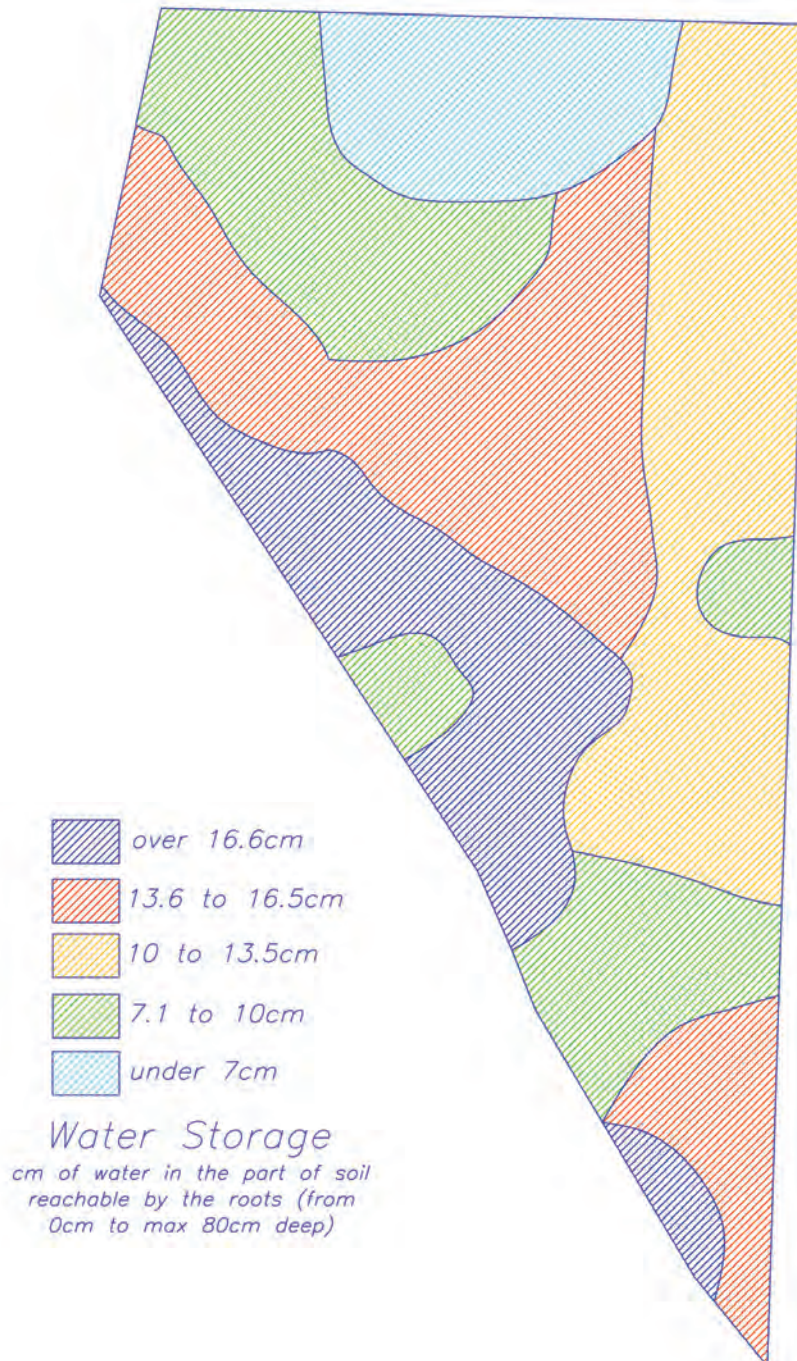

CULMINA
FAMILY ESTATE WINERY

ARISE BENCH SOIL PITS

CULMINA
FAMILY ESTATE WINERY

ARISE BENCH WATER HOLDING CAPACITY

CULMINA
FAMILY ESTATE WINERY

ARISE BENCH SOIL GROUPINGS

CULMINA FAMILY ESTATE WINERY

PO Box 1829 | 4790 WILD ROSE STREET. OLIVER, BC. V0H 1T0

T: 250-498-0789 WWW.CULMINA.CA

CULMINA
FAMILY ESTATE WINERY

ARISE BENCH HUGLIN INDEX

CULMINA
FAMILY ESTATE WINERY

ARISE BENCH SOIL GROUPINGS WITH MICRO-BLOCK PLANTING DETAILS

CULMINA FAMILY ESTATE WINERY

PO Box 1829 | 4790 WILD ROSE STREET. OLIVER, BC. V0H 1T0
T: 250-498-0789 WWW.CULMINA.CA