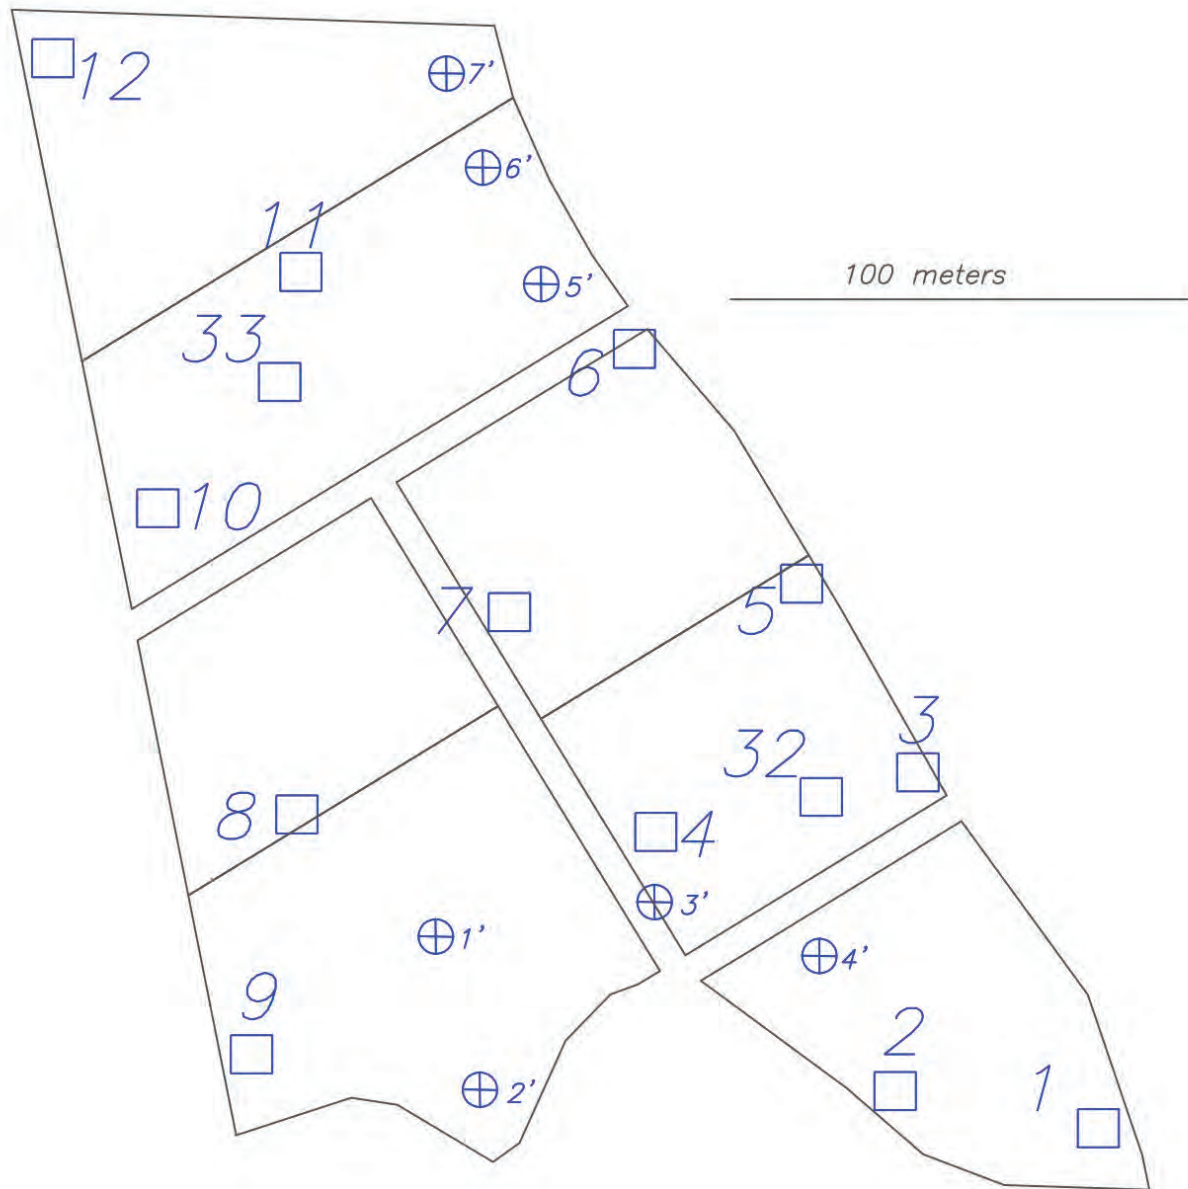

CULMINA
FAMILY ESTATE WINERY

MARGARET'S BENCH SOIL PITS

CULMINA
FAMILY ESTATE WINERY

MARGARET'S BENCH WATER HOLDING CAPACITY

CULMINA
FAMILY ESTATE WINERY

MARGARET'S BENCH SOIL GROUPINGS

CULMINA
FAMILY ESTATE WINERY

MARGARET'S BENCH HUGLIN INDEX

CULMINA
FAMILY ESTATE WINERY

MARGARET'S BENCH SOIL GROUPINGS WITH MICRO-BLOCK PLANTING DETAILS

CULMINA FAMILY ESTATE WINERY

PO Box 1829 | 4790 WILD ROSE STREET. OLIVER, BC. V0H 1T0