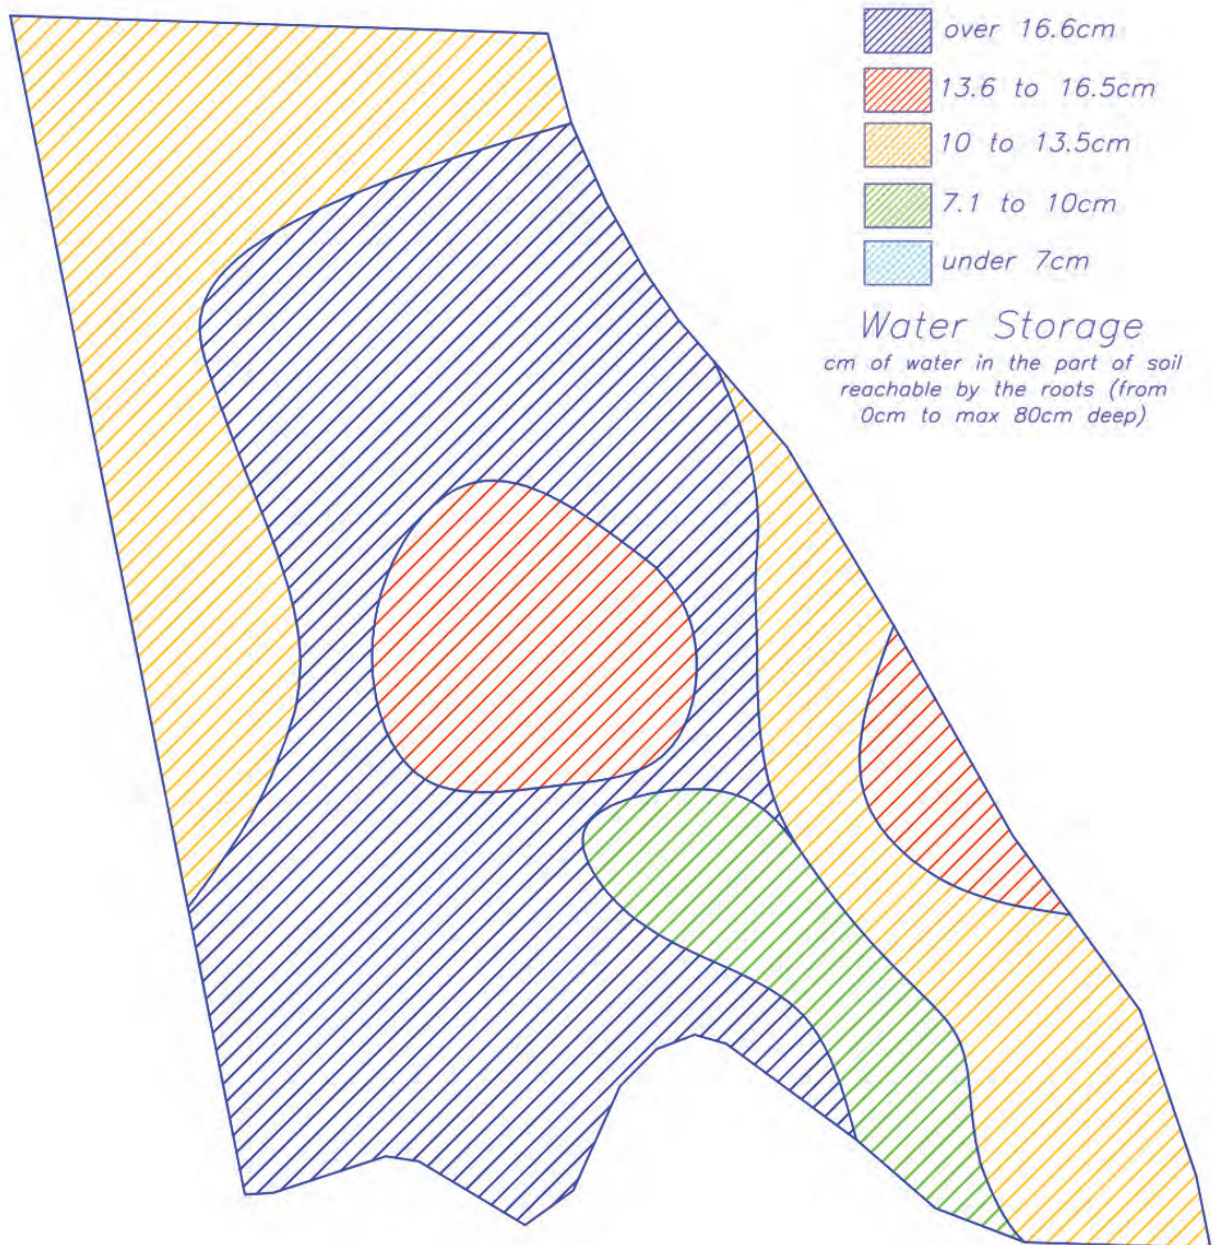

CULMINA
FAMILY ESTATE WINERY

MARGARET'S BENCH SOIL PITS

CULMINA
FAMILY ESTATE WINERY

MARGARET'S BENCH WATER HOLDING CAPACITY

CULMINA
FAMILY ESTATE WINERY

MARGARET'S BENCH SOIL GROUPINGS

CULMINA
FAMILY ESTATE WINERY

MARGARET'S BENCH HUGLIN INDEX

CULMINA
FAMILY ESTATE WINERY

MARGARET'S BENCH SOIL GROUPINGS WITH MICRO-BLOCK PLANTING DETAILS

CULMINA FAMILY ESTATE WINERY

PO Box 1829 | 4790 WILD ROSE STREET. OLIVER, BC. V0H 1T0