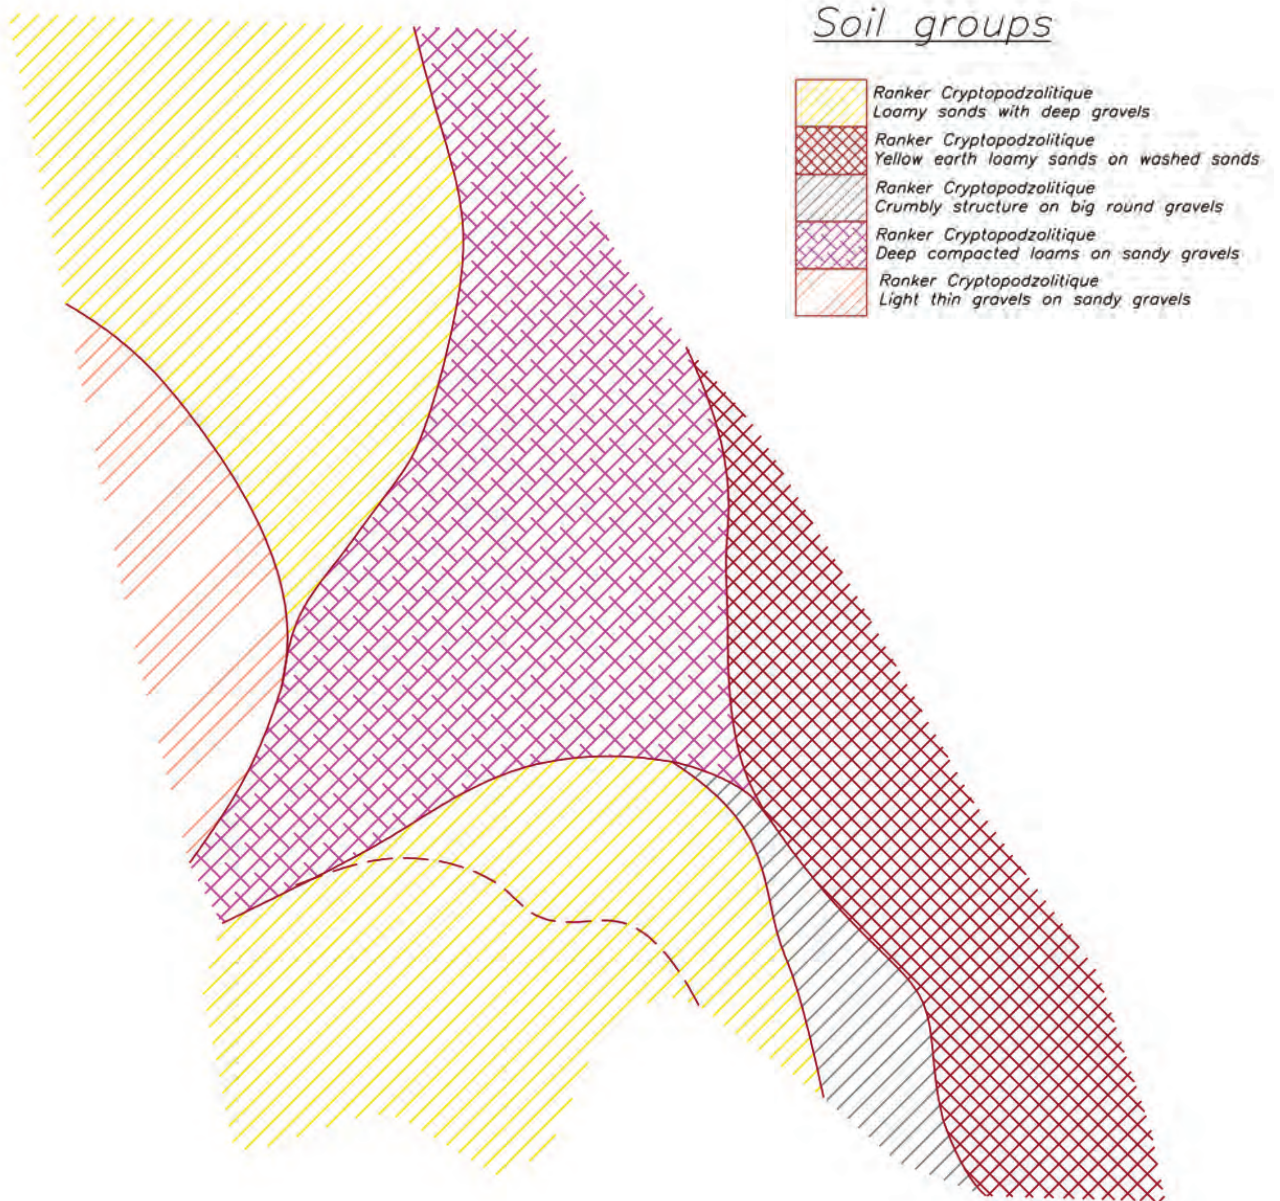

CULMINA
FAMILY ESTATE WINERY

MARGARET'S BENCH SOIL PITS

CULMINA
FAMILY ESTATE WINERY

MARGARET'S BENCH WATER HOLDING CAPACITY

CULMINA
FAMILY ESTATE WINERY

MARGARET'S BENCH SOIL GROUPINGS

CULMINA
FAMILY ESTATE WINERY

MARGARET'S BENCH HUGLIN INDEX

CULMINA
FAMILY ESTATE WINERY

MARGARET'S BENCH SOIL GROUPINGS WITH MICRO-BLOCK PLANTING DETAILS

CULMINA FAMILY ESTATE WINERY

PO Box 1829 | 4790 WILD ROSE STREET. OLIVER, BC. V0H 1T0