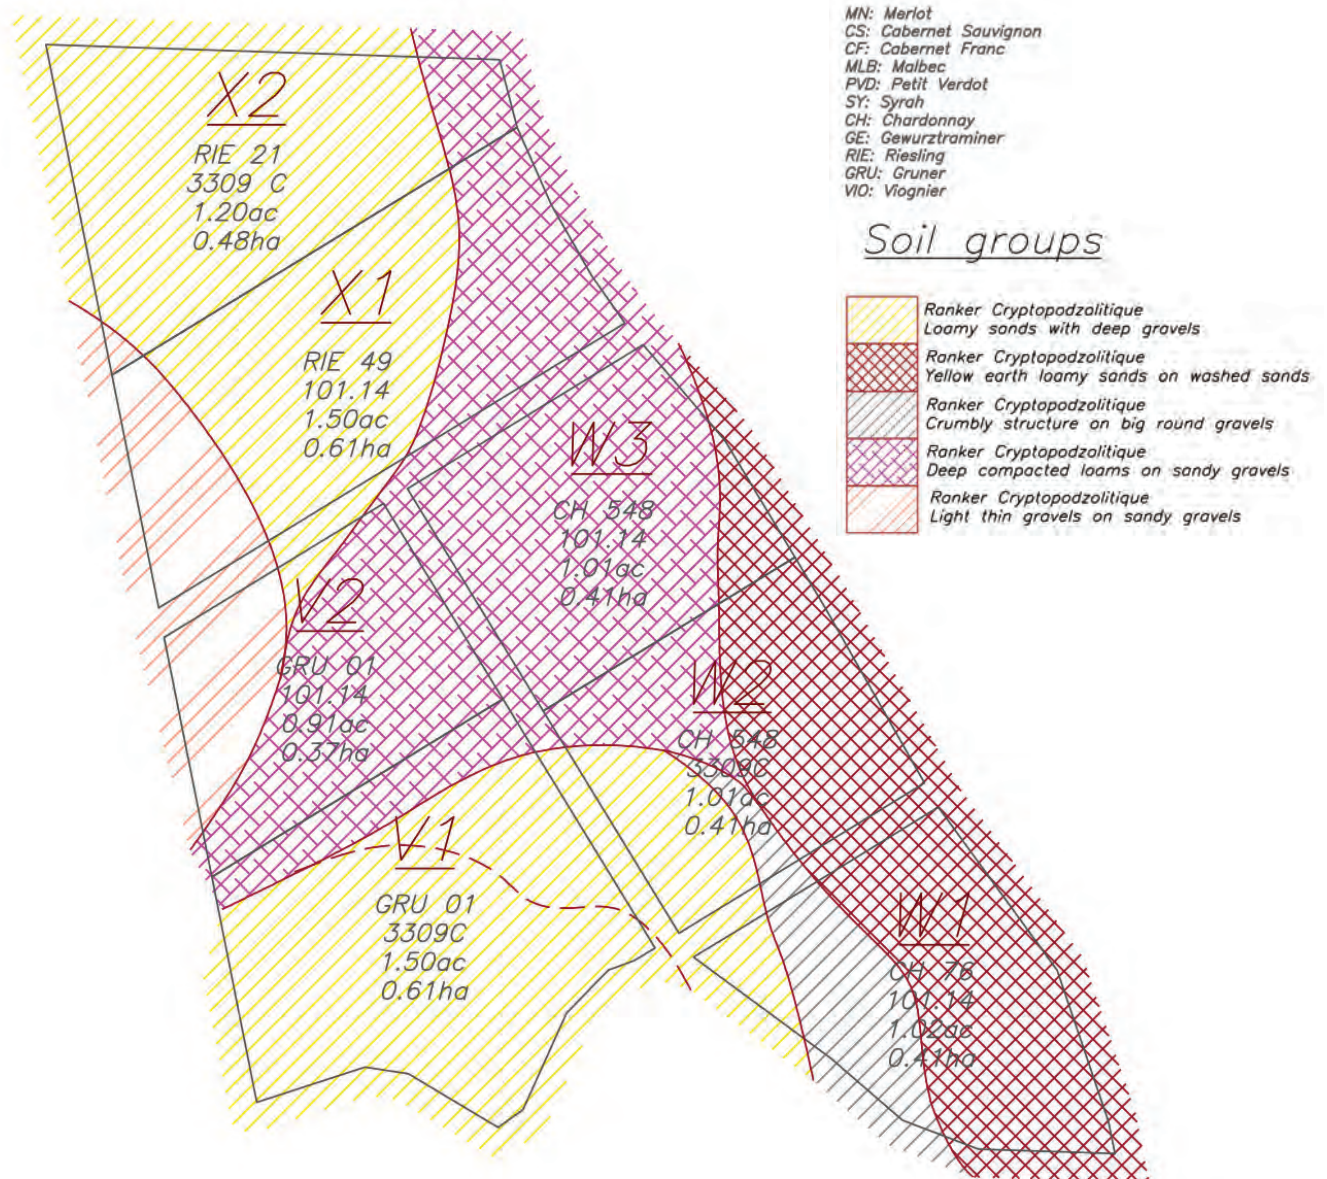

CULMINA
FAMILY ESTATE WINERY

MARGARET'S BENCH SOIL PITS

CULMINA
FAMILY ESTATE WINERY

MARGARET'S BENCH WATER HOLDING CAPACITY

CULMINA
FAMILY ESTATE WINERY

MARGARET'S BENCH SOIL GROUPINGS

CULMINA
FAMILY ESTATE WINERY

MARGARET'S BENCH HUGLIN INDEX

CULMINA
FAMILY ESTATE WINERY

MARGARET'S BENCH SOIL GROUPINGS WITH MICRO-BLOCK PLANTING DETAILS

CULMINA FAMILY ESTATE WINERY

PO Box 1829 | 4790 WILD ROSE STREET. OLIVER, BC. V0H 1T0