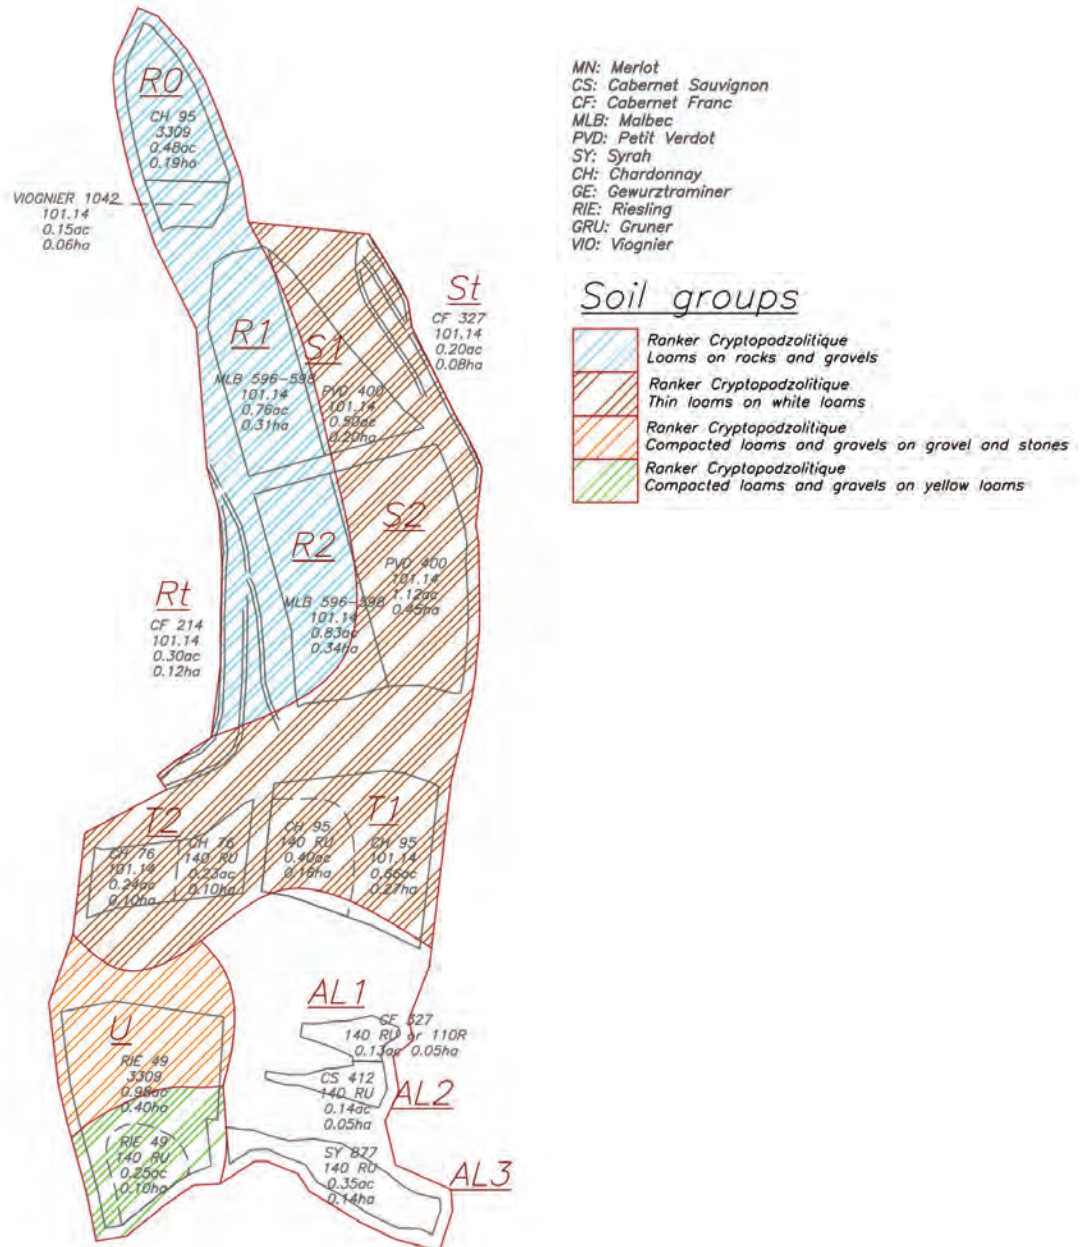

CULMINA
FAMILY ESTATE WINERY

STAN'S BENCH SOIL PITS

CULMINA
FAMILY ESTATE WINERY

STAN'S BENCH WATER HOLDING CAPACITY

CULMINA
FAMILY ESTATE WINERY

STAN'S BENCH SOIL GROUPINGS

CULMINA FAMILY ESTATE WINERY

PO Box 1829 | 4790 WILD ROSE STREET. OLIVER, BC. V0H 1T0
T: 250-498-0789 WWW.CULMINA.CA

CULMINA
FAMILY ESTATE WINERY

STAN'S BENCH HUGLIN INDEX

CULMINA FAMILY ESTATE WINERY
PO Box 1829 | 4790 WILD ROSE STREET. OLIVER, BC. V0H 1T0
T: 250-498-0789 WWW.CULMINA.CA

CULMINA
FAMILY ESTATE WINERY

STAN'S BENCH SOIL GROUPINGS WITH MICRO-BLOCK PLANTING DETAILS

CULMINA FAMILY ESTATE WINERY

PO Box 1829 | 4790 WILD ROSE STREET. OLIVER, BC. V0H 1T0

T: 250-498-0789 WWW.CULMINA.CA