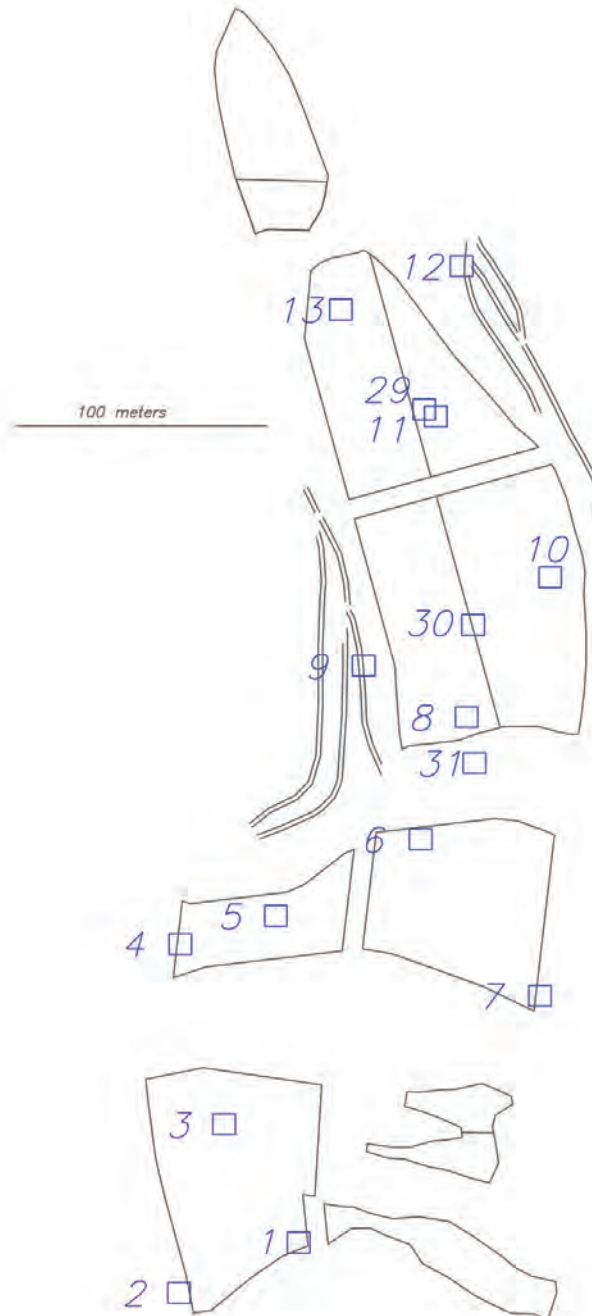

CULMINA
FAMILY ESTATE WINERY

STAN'S BENCH SOIL PITS

CULMINA
FAMILY ESTATE WINERY

STAN'S BENCH WATER HOLDING CAPACITY

CULMINA
FAMILY ESTATE WINERY

STAN'S BENCH SOIL GROUPINGS

CULMINA FAMILY ESTATE WINERY

PO Box 1829 | 4790 WILD ROSE STREET. OLIVER, BC. V0H 1T0
T: 250-498-0789 WWW.CULMINA.CA

CULMINA
FAMILY ESTATE WINERY

STAN'S BENCH HUGLIN INDEX

CULMINA FAMILY ESTATE WINERY
PO Box 1829 | 4790 WILD ROSE STREET. OLIVER, BC. V0H 1T0
T: 250-498-0789 WWW.CULMINA.CA

CULMINA
FAMILY ESTATE WINERY

STAN'S BENCH SOIL GROUPINGS WITH MICRO-BLOCK PLANTING DETAILS