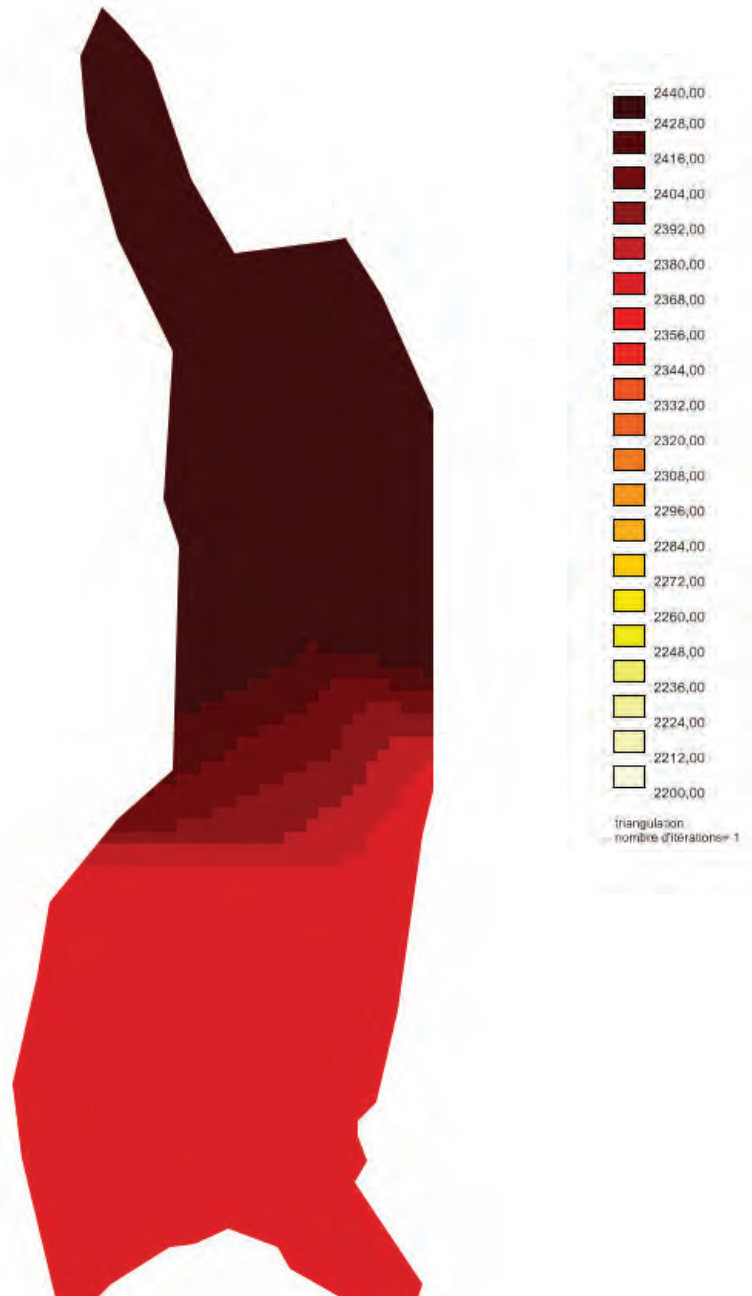

CULMINA
FAMILY ESTATE WINERY

STAN'S BENCH SOIL PITS

CULMINA
FAMILY ESTATE WINERY

STAN'S BENCH WATER HOLDING CAPACITY

CULMINA
FAMILY ESTATE WINERY

STAN'S BENCH SOIL GROUPINGS

CULMINA FAMILY ESTATE WINERY

PO Box 1829 | 4790 WILD ROSE STREET. OLIVER, BC. V0H 1T0
T: 250-498-0789 WWW.CULMINA.CA

CULMINA
FAMILY ESTATE WINERY

STAN'S BENCH HUGLIN INDEX

CULMINA FAMILY ESTATE WINERY
PO Box 1829 | 4790 WILD ROSE STREET. OLIVER, BC. V0H 1T0
T: 250-498-0789 WWW.CULMINA.CA

CULMINA
FAMILY ESTATE WINERY

STAN'S BENCH SOIL GROUPINGS WITH MICRO-BLOCK PLANTING DETAILS

CULMINA FAMILY ESTATE WINERY

PO Box 1829 | 4790 WILD ROSE STREET. OLIVER, BC. V0H 1T0

T: 250-498-0789 WWW.CULMINA.CA