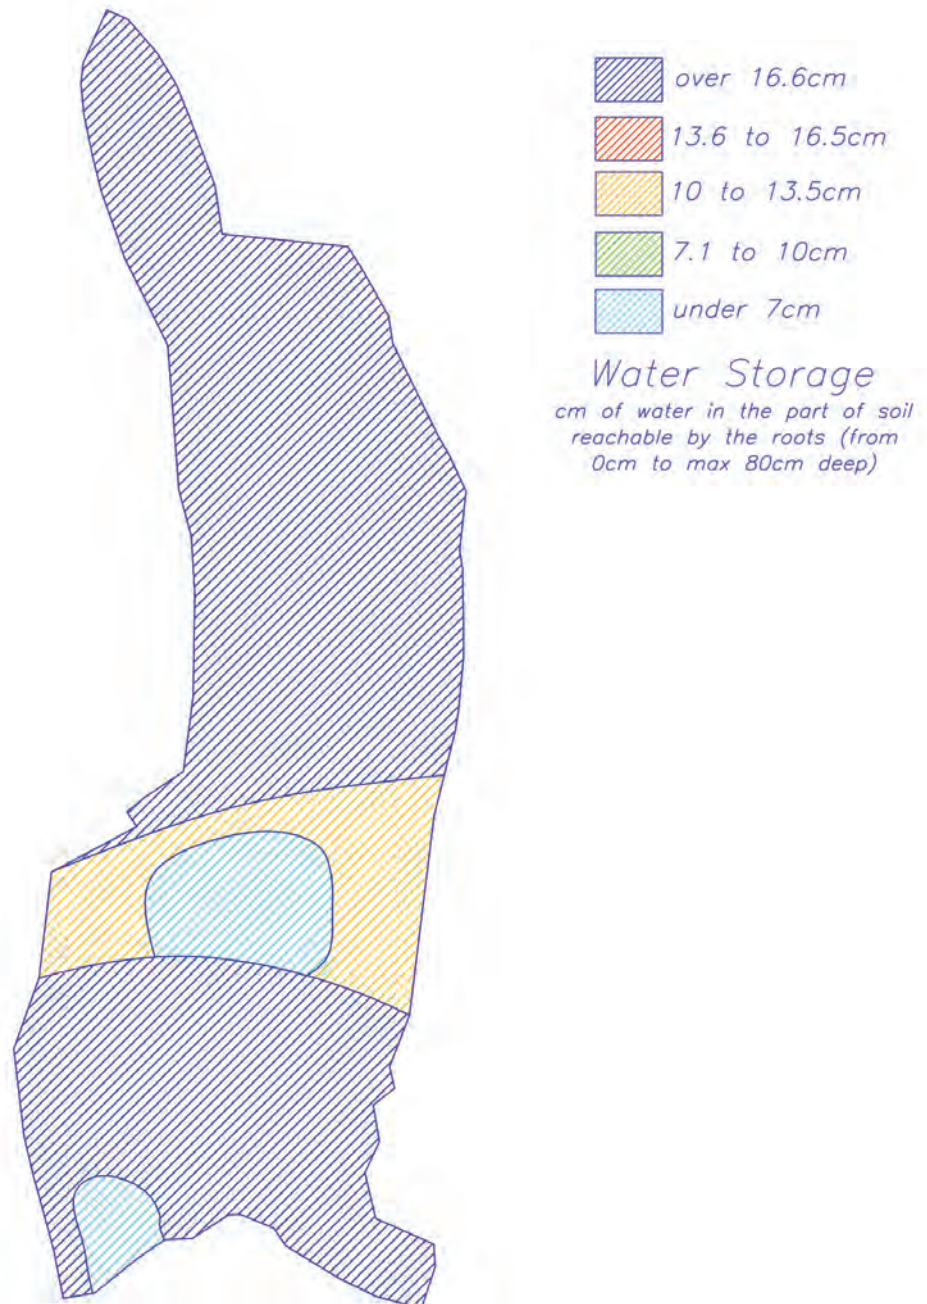

CULMINA
FAMILY ESTATE WINERY

STAN'S BENCH SOIL PITS

CULMINA
FAMILY ESTATE WINERY

STAN'S BENCH WATER HOLDING CAPACITY

CULMINA
FAMILY ESTATE WINERY

STAN'S BENCH SOIL GROUPINGS

CULMINA FAMILY ESTATE WINERY

PO Box 1829 | 4790 WILD ROSE STREET. OLIVER, BC. V0H 1T0
T: 250-498-0789 WWW.CULMINA.CA

CULMINA
FAMILY ESTATE WINERY

STAN'S BENCH HUGLIN INDEX

CULMINA FAMILY ESTATE WINERY
PO Box 1829 | 4790 WILD ROSE STREET. OLIVER, BC. V0H 1T0
T: 250-498-0789 WWW.CULMINA.CA

CULMINA
FAMILY ESTATE WINERY

STAN'S BENCH SOIL GROUPINGS WITH MICRO-BLOCK PLANTING DETAILS